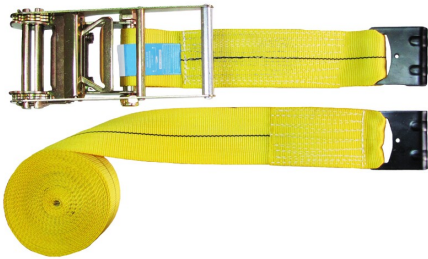

ECT10010GP

SUJECION PESADA 75/100 MM

Fall protection

Specific benefits

Hygiene

- Can wash harnesses and textiles with neutral soap

Applications

- Storage

Certifications and norms

ECT10010GP

SUJECION PESADA 75/100 MM

Fall protection

Standards - Details

Technical details

Composition of the main support	Polyester
Max. length (m)	9 m
Strap width (mm)	100 mm
Color	Yellow
SIZE	2,4 m
Ending	Claw "flat"
Type of conditioning	Bag of 2
Safe working load (kg)	2500 kg

ECT10010GP

HEAVY CARGO LASHING 75/100MM

Fall protection

Logistics information

Reference	Colour	Size	Designation	EAN13	Box code			Weight			
WXEECT100109GP	Yellow	9 m	ECT10010GP	7798408750865	0	2	1	13.2 kg	38.0 cm	25.0 cm	17.0 cm