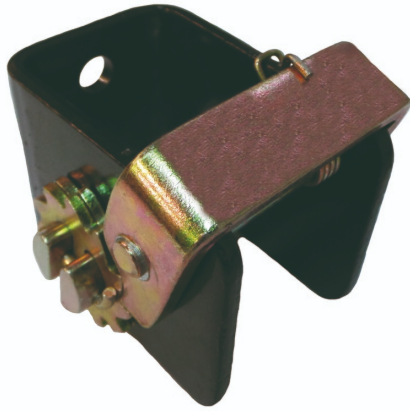

# RSCW2

MEDIUM CARGO LASHING 35/50MM

Absturzsicherung