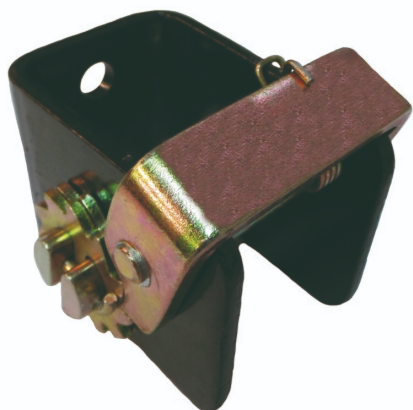

RSCW2

SUJECION MEDIANA 35/50 MM

Fall protection

Applications

- Shranjevanje

Certifications and norms

RSCW2

SUJECION MEDIANA 35/50 MM

Fall protection

Standards - Details

Technical details

Type of equipment	Lashing strap
Composition of the main support	Steel
Color	Črna
Lifespan from manufacturing (let)	20
Weight (kg)	1,64

RSCW2

MEDIUM CARGO LASHING 35/50MM

Fall protection

Logistics information

Reference	Colour	Size	Designation	EAN13	Box code			Weight			
WXERSCW2	Black	One size	RSCW2	0	0	12	1	18.8 kg	35.0 cm	23.0 cm	19.0 cm

Multiple sales

Minimum sales

Box Width