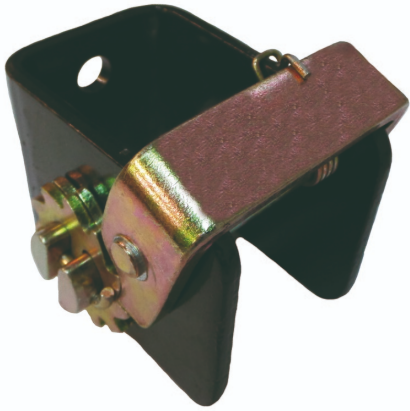

RSCW2

SUJECION MEDIANA 35/50 MM

Fall protection

Applications

- Storage

Certifications and norms

RSCW2

SUJECION MEDIANA 35/50 MM

Fall protection

Standards - Details

Technical details

Type of equipment	Lashing strap
Composition of the main support	Steel
Color	Black
Lifespan from manufacturing (years)	20
Weight (kg)	1,64

RSCW2

MEDIUM CARGO LASHING 35/50MM

Fall protection

Logistics information

Reference	Colour	Size	Designation	EAN13	Box code			Weight			
WXERSCW2	Black	One size	RSCW2	0	0	12	1	18.8 kg	35.0 cm	23.0 cm	19.0 cm

 Multiple sales

 Minimum sales

 Box Width