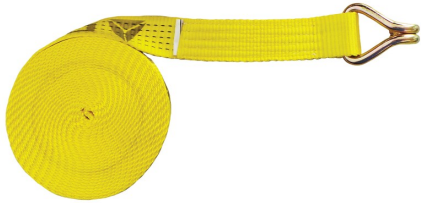

# RC506GJ Modra

SUJECION MEDIANA 35/50 MM

Fall protection

## Technical details

Composition of the main support	Polyester
Max. length (m)	6 m
Strap width (mm)	50 mm
Color	Modra
SIZE	6 m