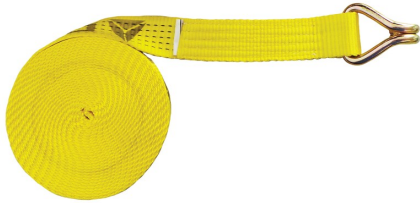

RC506GJ Blue

SUJECION MEDIANA 35/50 MM

Fall protection

Specific benefits

Hygiene

- Can wash harnesses and textiles with neutral soap

Applications

- Storage

Certifications and norms

RC506GJ Blue

SUJECION MEDIANA 35/50 MM

Fall protection

Standards - Details

Technical details

Composition of the main support	Polyester
Max. length (m)	6 m
Strap width (mm)	50 mm
Color	Blue
SIZE	6 m

RC506GJ

MEDIUM CARGO LASHING 35/50MM

Fall protection

Logistics information

Reference	Colour	Size	Designation	EAN13	Box code			Weight			
WXERC506GJ	Yellow	6 m	RC506GJ	7798408754375	0	10	1	11.34 kg	38.0 cm	25.0 cm	25.0 cm
WXERC509GJ	Yellow	9 m	RC506GJ	7798408751114	0	8	1	12.22 kg	38.0 cm	25.0 cm	25.0 cm